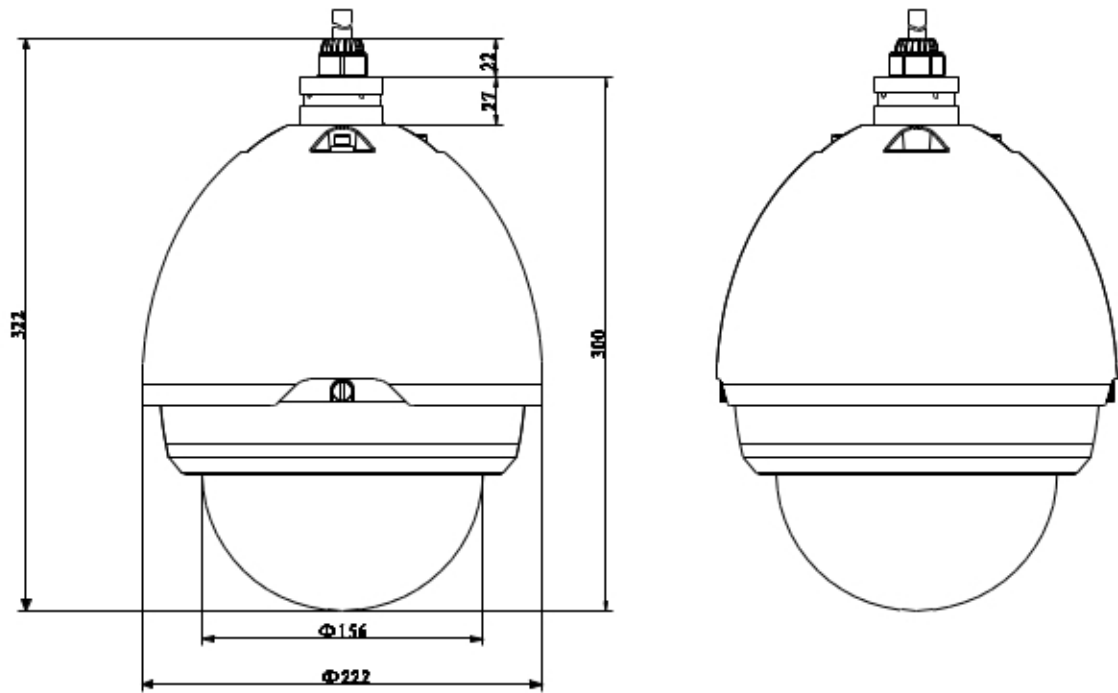

DH-SD63230S-HN

Dimensions (mm)

Accessories

DH-63FB	Power Supply